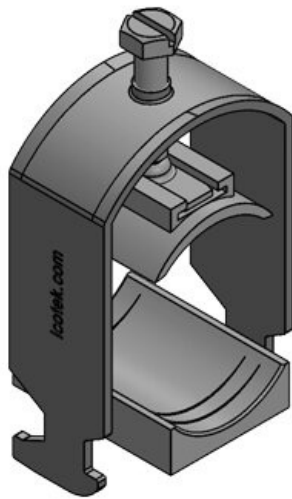

CCL Cable clamps / cable clips

for C section rails C30

The cable clamps are characterised by a high clamping range and great flexibility. Ideally suited for strain relief on the C section rail C30 with opening dimensions 16 - 17 mm. It offers flexible clamping ranges from 6 mm to 64 mm. The counter tray is secured by a locking mechanism and cannot slip out of the cable clamp.

Also available: sets consisting of [EMC shield clamp LFC](#) and matching [CCL cable clip](#).

RoHS
compliant

REACH
COMPLIANCE

Specifications

| | |
|-------------------------|--------------------------------------|
| Material | Mild steel, galvanically zinc plated |
| Properties | vibration proof |
| Mounting options | Clamping |

CCL 22-32

| | | | |
|------------------|-------------------|----------|--------------------|
| Part No. | 32003 | Clamping | 1 x 22 - 32 |
| EAN | 4251269323 | range | mm |
| | 607 | | |
| Package quantity | 25 | | |
| Length | 24 mm | | |
| Width | 38 mm | | |
| Height | 52 mm | | |
| Mounting height | 72 mm | | |

CCL 30-38

| | | | |
|------------------|-------------------|----------|--------------------|
| Part No. | 32004 | Clamping | 1 x 30 - 38 |
| EAN | 4251269323 | range | mm |
| | 614 | | |
| Package quantity | 25 | | |
| Length | 24 mm | | |
| Width | 44 mm | | |
| Height | 62 mm | | |
| Mounting height | 78 mm | | |