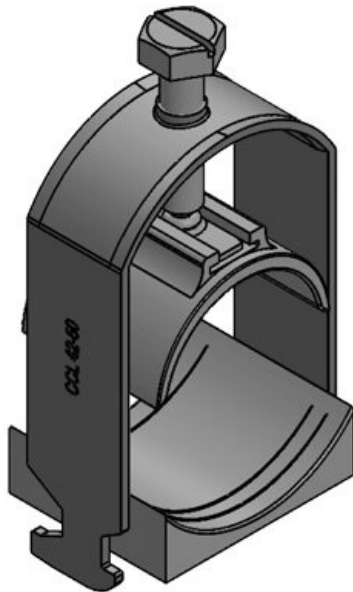

Part No.	32006	Clamping	1 x 42 - 50
EAN	4251269323	range	mm
	638		
Package quantity	25		
Length	24 mm		
Width	55 mm		
Height	83 mm		
Mounting height	101 mm