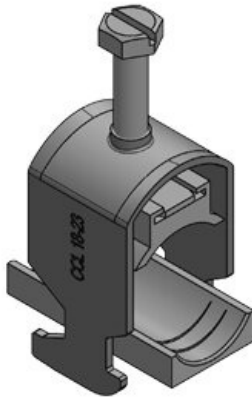

CCL 18-23

Part No.	32002	Clamping	1 x 18 - 23
EAN	4251269323	range	mm
	591		
Package quantity	25		
Length	24 mm		
Width	26 mm		
Height	38 mm		
Mounting height	62 mm