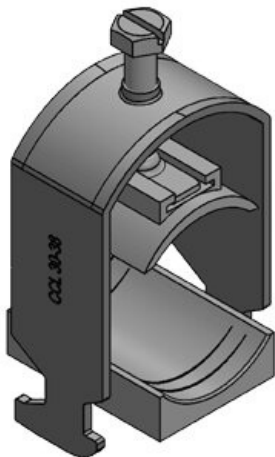

CCL Cable clamps / cable clips

for C section rails C30

The cable clamps are characterised by a high clamping range and great flexibility. Ideally suited for strain relief on the C section rail C30 with opening dimensions 16 - 17 mm. It offers flexible clamping ranges from 6 mm to 64 mm. The counter tray is secured by a locking mechanism and cannot slip out of the cable clamp.

CCL 18-23

| | | | |
|------------------|-------------------|----------|--------------------|
| Part No. | 32002 | Clamping | 1 x 18 - 23 |
| EAN | 4251269323 | range | mm |
| | 591 | | |
| Package quantity | 25 | | |
| Length | 24 mm | | |
| Width | 26 mm | | |
| Height | 38 mm | | |
| Mounting height | 62 mm | | |

CCL 22-32

| | | | |
|------------------|-------------------|----------|--------------------|
| Part No. | 32003 | Clamping | 1 x 22 - 32 |
| EAN | 4251269323 | range | mm |
| | 607 | | |
| Package quantity | 25 | | |
| Length | 24 mm | | |
| Width | 38 mm | | |
| Height | 52 mm | | |
| Mounting height | 72 mm | | |

CCL 30-38

| | | | |
|------------------|-------------------|----------|--------------------|
| Part No. | 32004 | Clamping | 1 x 30 - 38 |
| EAN | 4251269323 | range | mm |
| | 614 | | |
| Package quantity | 25 | | |
| Length | 24 mm | | |
| Width | 44 mm | | |
| Height | 62 mm | | |
| Mounting height | 78 mm | | |