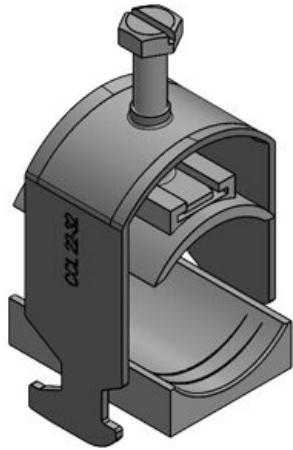

CCL 22-32

Part No.	32003	Clamping	1 x 22 - 32
EAN	4251269323	range	mm
	607		
Package quantity	25		
Length	24 mm		
Width	38 mm		
Height	52 mm		
Mounting height	72 mm